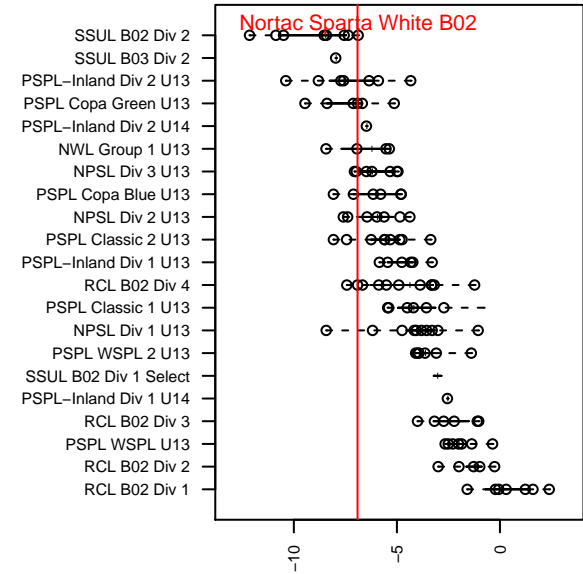

**attack and defense rating
relative to others at age
and all opponents in last 13 months**